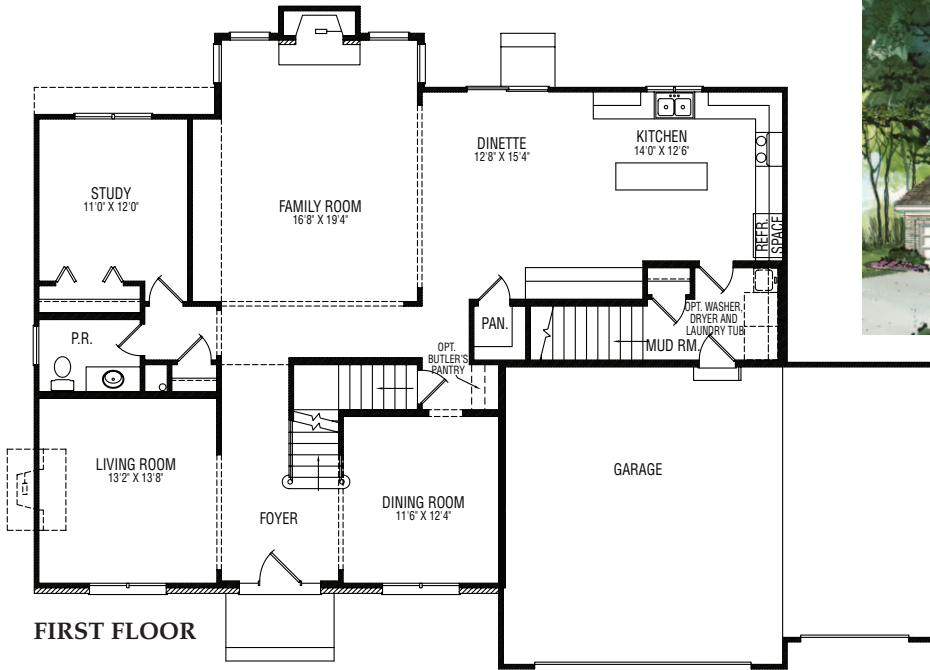

Prairie Woods - Hawthorn Model - Arbor Series

3,421 Sq. Ft.

**OPTIONAL
3RD BATH**