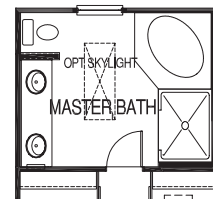

## 2,270 Sq. Ft.

**OPTIONAL  
LAUNDRY ROOM  
W/OPTIONAL  
WASHER, DRYER,  
LAUNDRY TUB  
& CABINETS**

**OPTIONAL OPENING**

**OPTIONAL  
MASTER BATH**