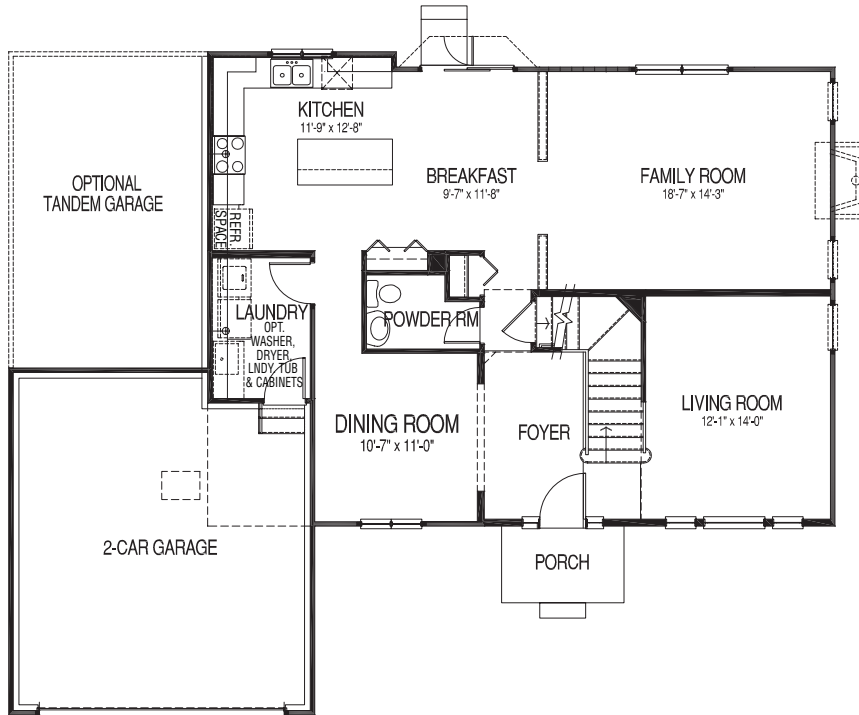

# Prairie Woods - Devonshire Model - Meadow Series

## 2,270 Sq. Ft.

**OPTIONAL  
LAUNDRY ROOM  
W/OPTIONAL  
WASHER, DRYER,  
LAUNDRY TUB  
& CABINETS**

**OPTIONAL OPENING**

**OPTIONAL  
MASTER BATH**