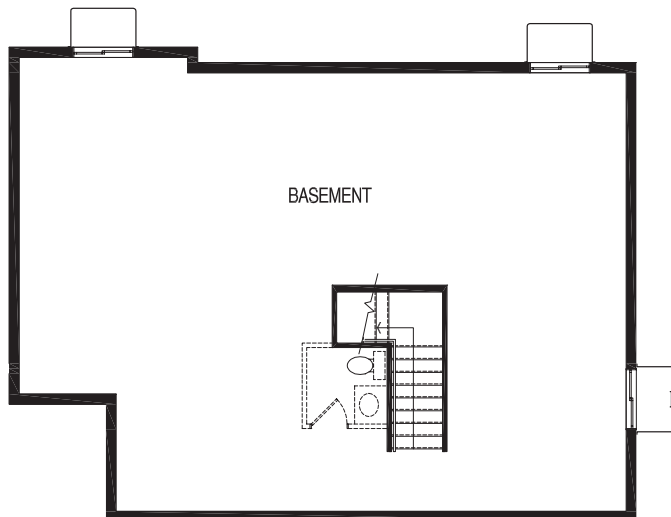

## 2,270 Sq. Ft.

**OPTIONAL  
LAUNDRY ROOM  
W/OPTIONAL  
WASHER, DRYER,  
LAUNDRY TUB  
& CABINETS**

**OPTIONAL OPENING**

**OPTIONAL  
MASTER BATH**