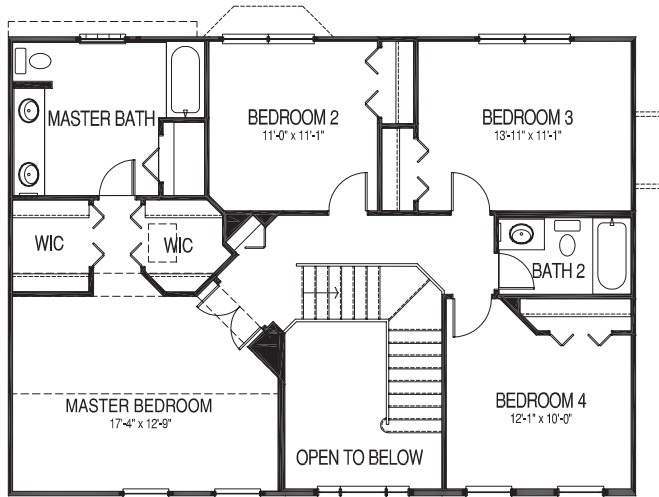

## 2,270 Sq. Ft.

**OPTIONAL  
LAUNDRY ROOM  
W/OPTIONAL  
WASHER, DRYER,  
LAUNDRY TUB  
& CABINETS**

**OPTIONAL OPENING**

**OPTIONAL  
MASTER BATH**