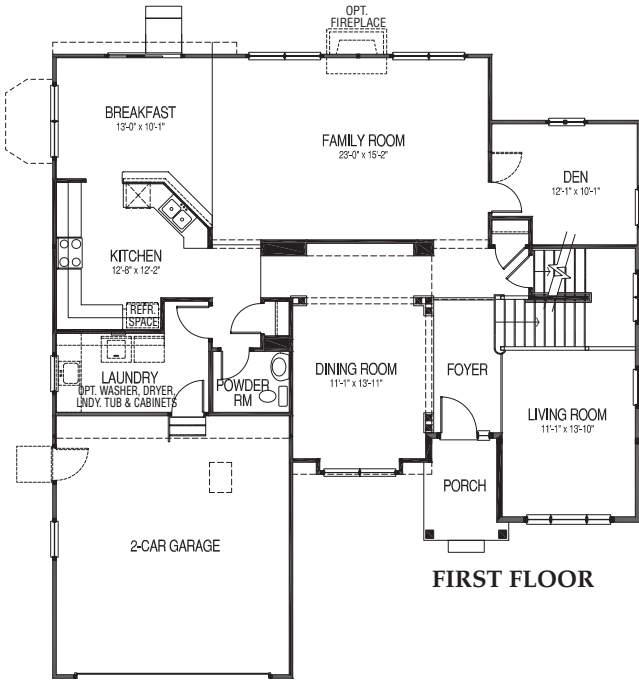

# Prairie Woods - Kensington Model - Meadow Series

## 2,882 Sq. Ft.

**OPTIONAL SCREENED PORCH**

**OPTIONAL MASTER BATH**