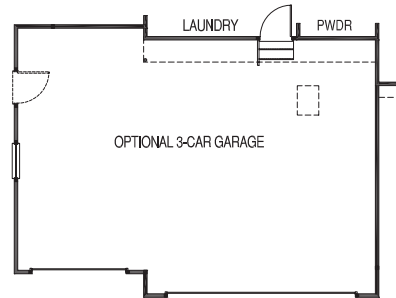

## 2,882 Sq. Ft.

**OPTIONAL SCREENED PORCH**

**OPTIONAL MASTER BATH**