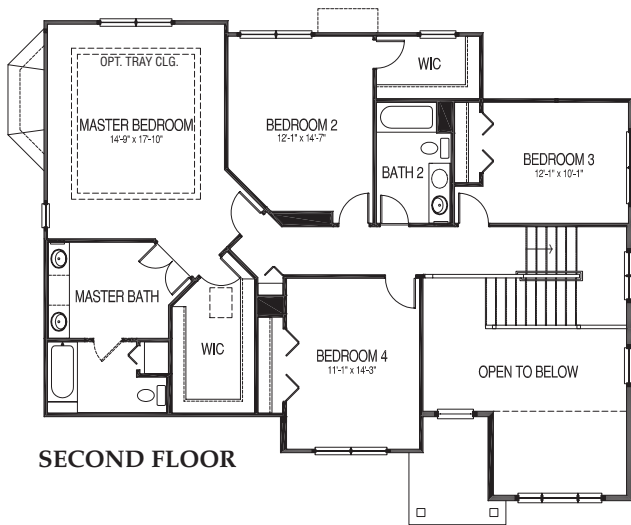

# Prairie Woods - Kensington Model - Meadow Series

## 2,882 Sq. Ft.

**OPTIONAL SCREENED PORCH**

**OPTIONAL MASTER BATH**