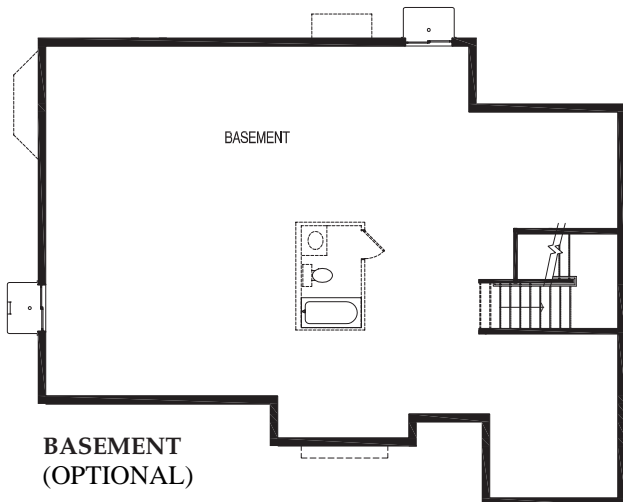

# Prairie Woods - Kensington Model - Meadow Series

## 2,882 Sq. Ft.

**OPTIONAL SCREENED PORCH**

**OPTIONAL MASTER BATH**